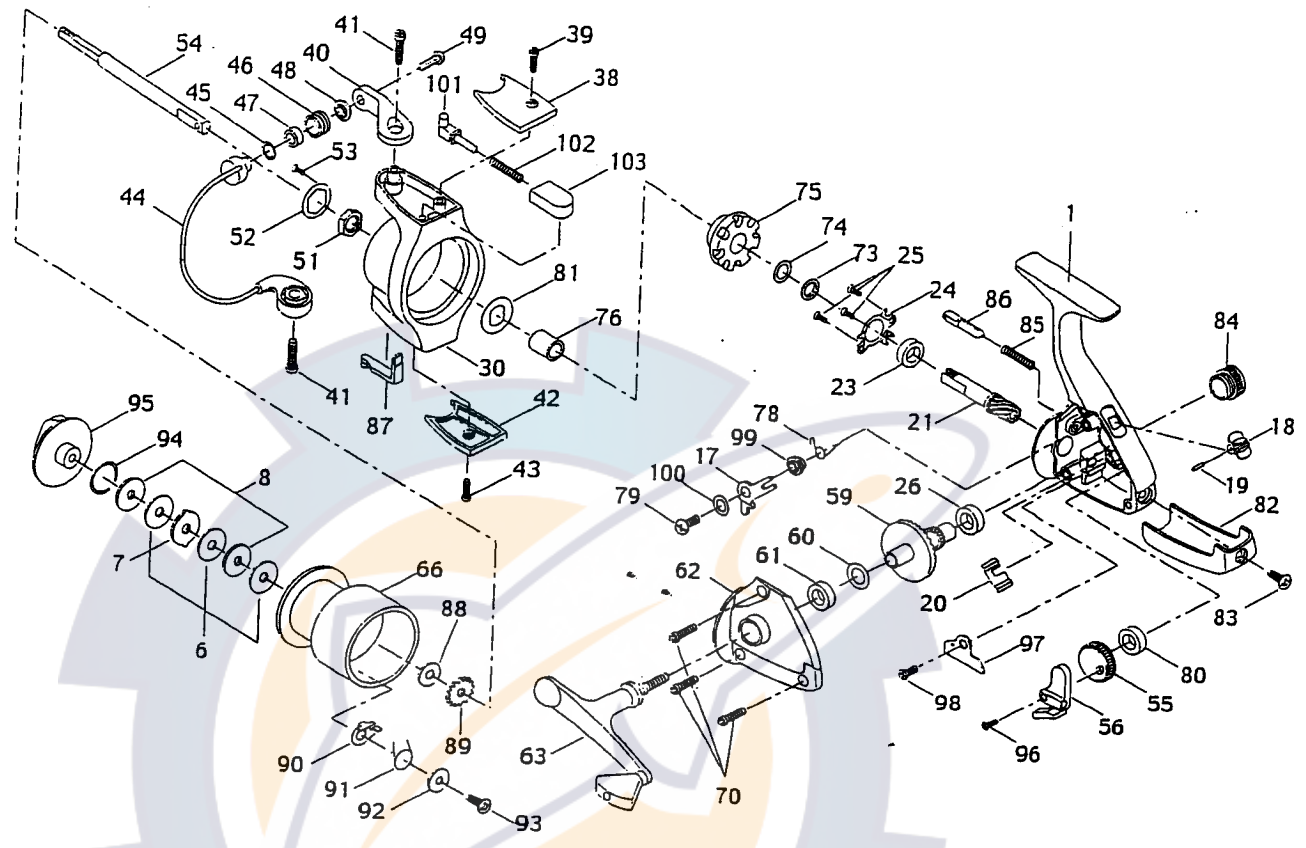

# Abu Garcia

No	Part Name	1000	2000	3000	4000
1	Frame	1079958	1079959	1079960	1079961
6	Drag Washer	1079829	1079830		1079831
7	Eared Drag Washer	1079832	1079833		1079834
8	Keyed Drag Washer	1079835	1079836		1079837
17	Lever		1079838		1079839
18	Push Button			1079962	
19	Push Button Pin			1079841	
20	Push Button Spring			1079842	
21	Pinion		1079843		1079844
23	Bail Bearing			1079845	
24	Bail Bearing Retainer			1079846	
25	Retainer Screw			1079847	
26	Drive Gear Bearing			1079848	
30	Pick up Housing	1079963	1079964	1079965	1079966
38	Bail Bracket Cover	1079967	1079968	1079969	1079970
39	Cover Screw			1079857	
40	Bail Bracket	1079971	1079972	1079973	1079974
41	Bracket Screw			1079862	
42	Trip Bracket Cover	1079975	1079976	1079977	1079978
43	Cover Screw			Same as 39	
44	Bail Assy	1079979	1079980	1079981	1079982
45	Line Roller Washer	NA		1079872	
46	Line Roller	1079873		1079874	
47	Line Roller Bearing	NA		1079876	
48	Line Roller Washer	1079877		1079878	
49	Line Roller Screw	1079879		1079880	
51	Pickup Housing Nut			1079881	
52	Lock Washer	NA		1079883	
53	Lock Screw	NA		1079885	
54	Main Shaft	1079886	1079887	1079888	1079889
55	L.W. Gear	1079890	1079891	1079892	1079893
56	L.W. Bracket	1079894		1079895	
59	Drive Gear	1079896		1079897	
60	Drive Gear Washer			1079898	
61	Drive Gear Bearing			1079899	